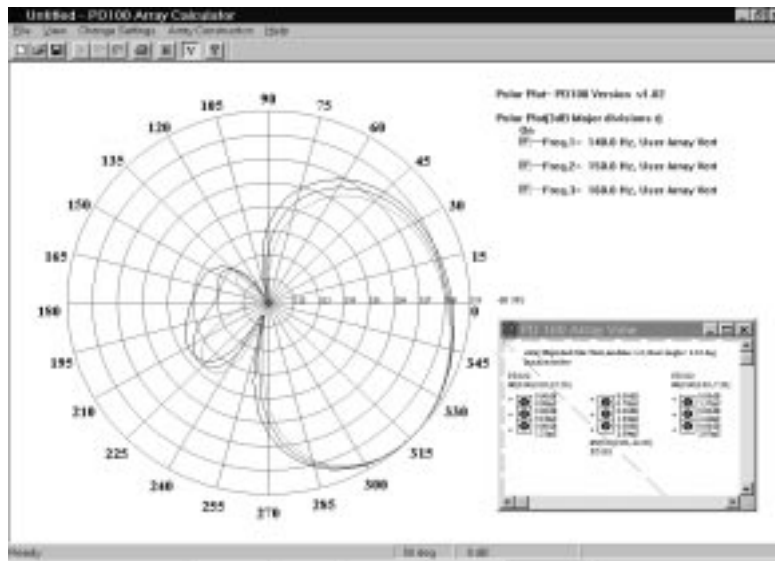

Polar Chart shows coverage at selected frequencies

Headquartered in Northridge, California, JBL Professional is the world's leading designer, manufacturer, and marketer of professional loudspeakers for recording and broadcast, musician, cinema, touring sound, commercial sound and contracting applications. JBL Professional is part of the Harman International network of professional and consumer audio companies. For complete product and company information, go to the JBL Pro website at www.jblpro.com.