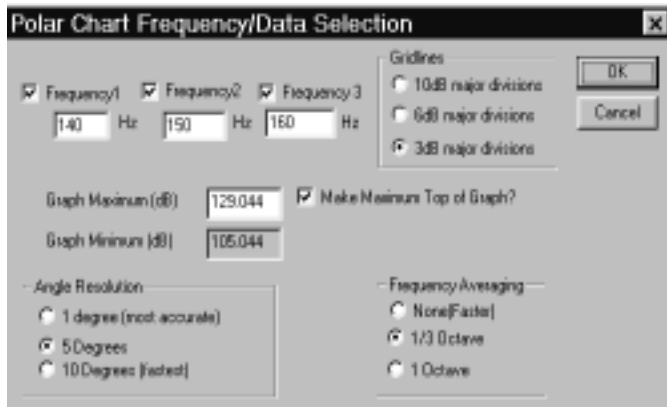

Chart Selection screen allows selection of computational and display parameters for Polar Chart.

Polar Chart shows coverage at selected frequencies

Headquartered in Northridge, California, JBL Professional is the world's leading designer, manufacturer, and marketer of professional loudspeakers for recording and broadcast, musician, cinema, touring sound, commercial sound and contracting applications. JBL Professional is part of the Harman International network of professional and consumer audio companies. For complete product and company information, go to the JBL Pro website at www.jblpro.com.