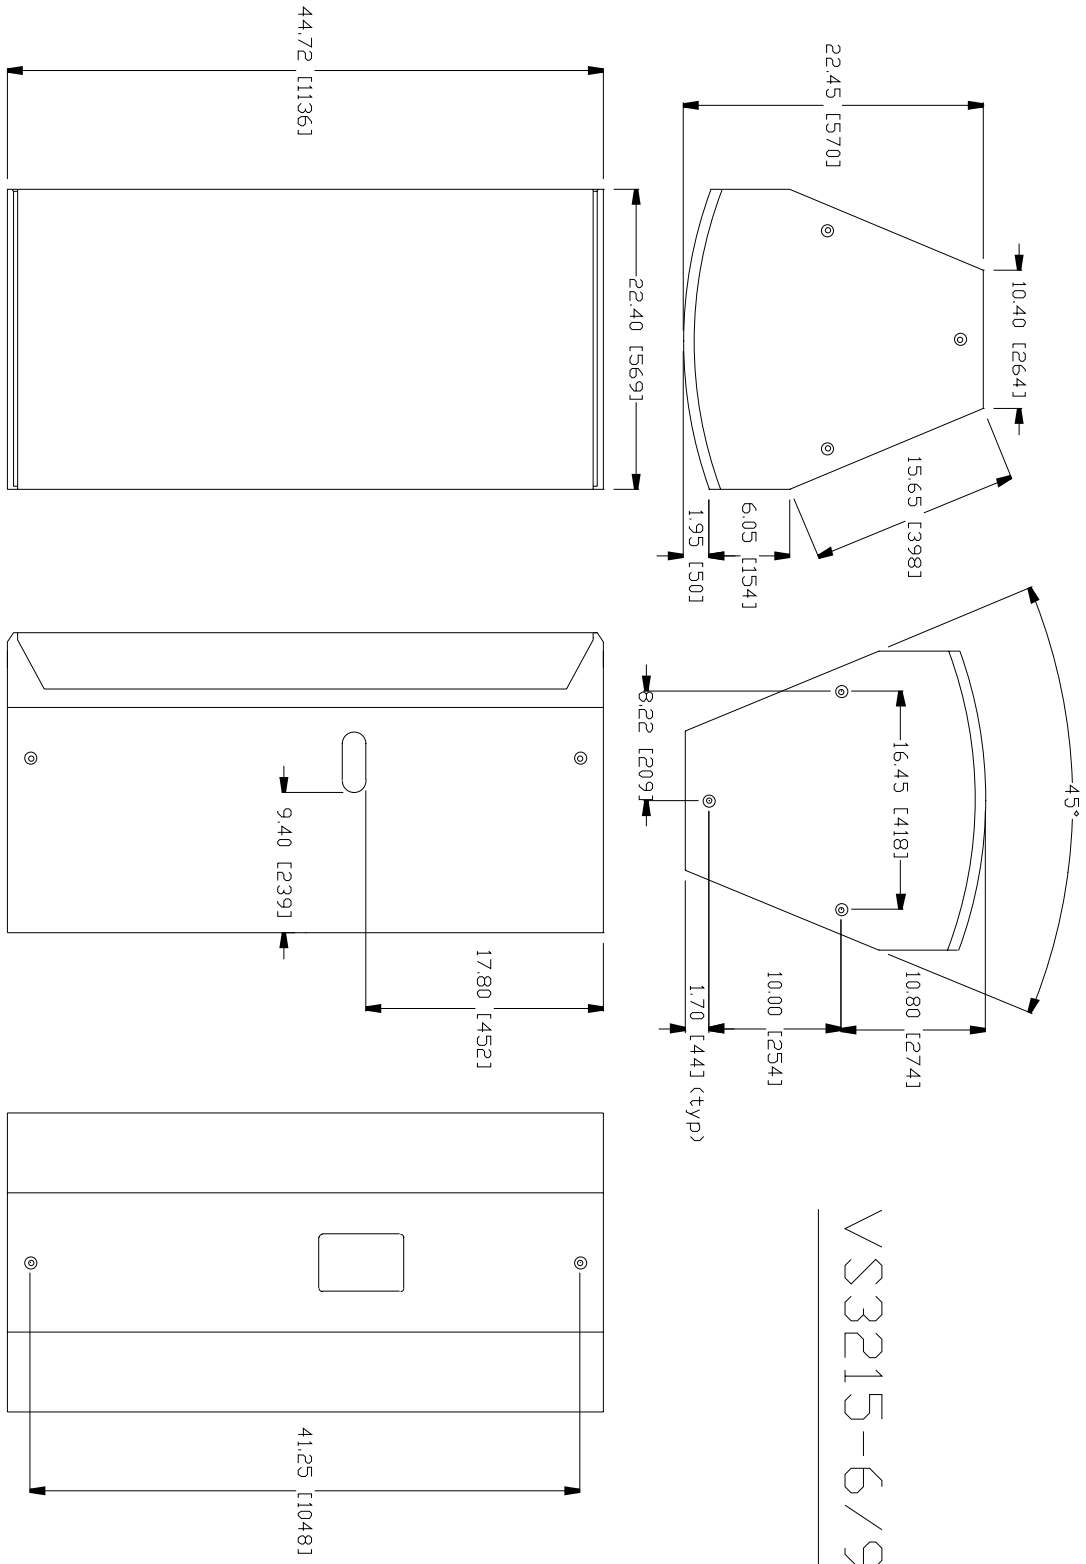

VS3215-6, VS3215-9

* **Important!** Dimensions are in inches [millimeters]. Please note that all measurements are OD (outside dimensions). Due to the nature of construction and the DuraFlex™ finish, all measurements may vary ± 0.039 in (± 1 mm).