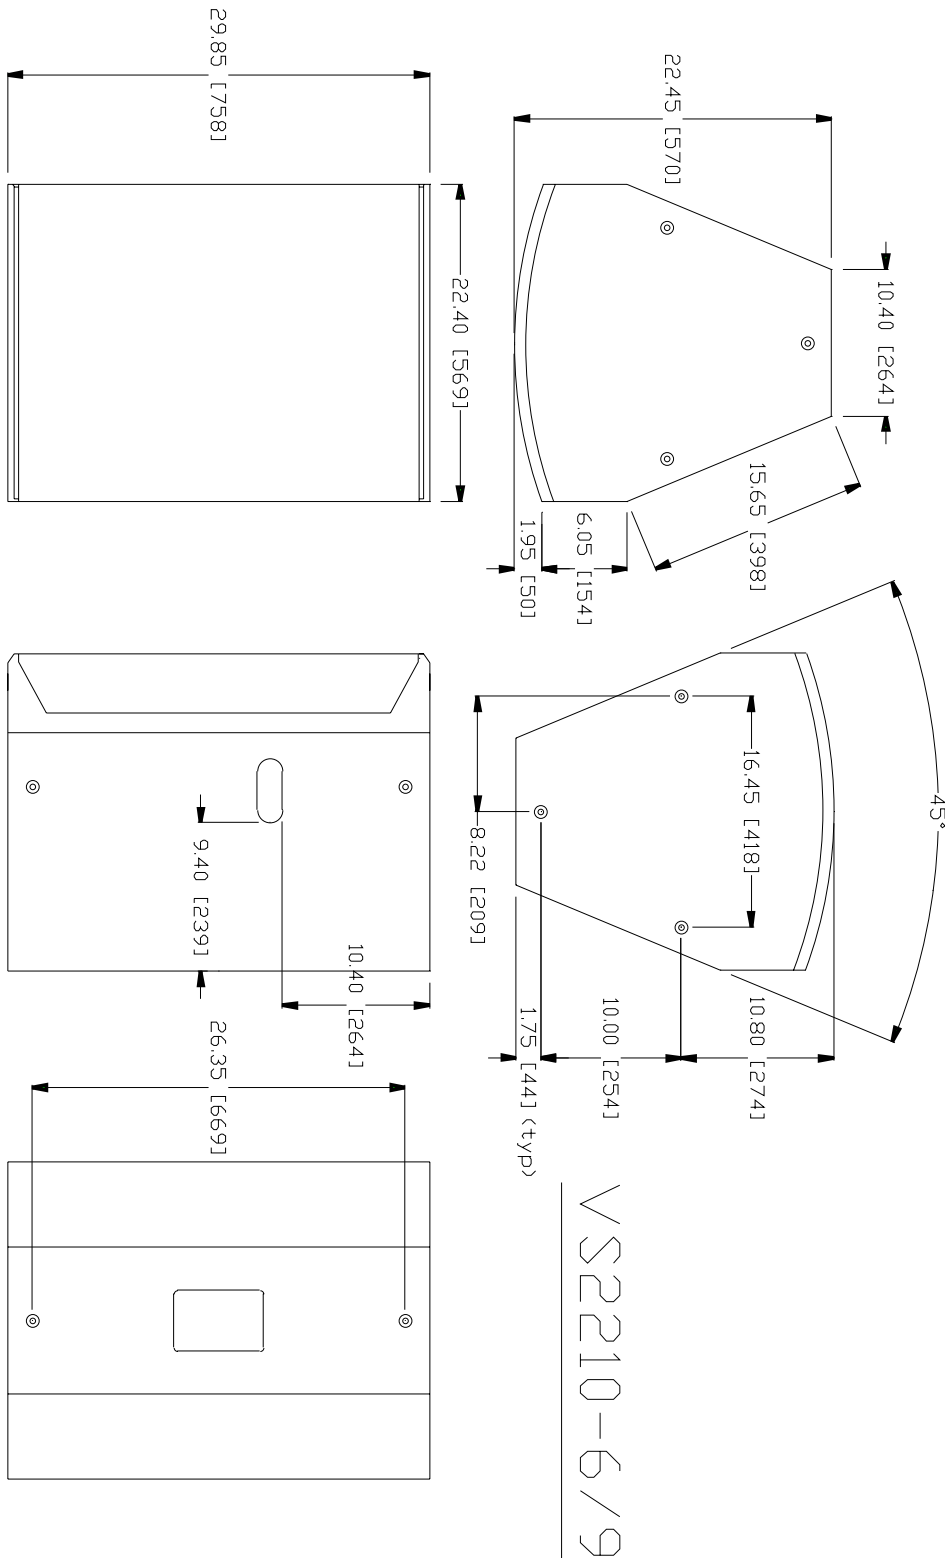

SP125S

SP125S

* *Important!* Dimensions are in inches [millimeters]. Please note that all measurements are OD (outside dimensions). Due to the nature of construction and the DuraFlex™ finish, all measurements may vary ± 0.039 in (± 1 mm).

SP128S

SP128S

* **Important!** Dimensions are in inches [millimeters]. Please note that all measurements are OD (outside dimensions). Due to the nature of construction and the DuraFlex™ finish, all measurements may vary ± 0.039 in (± 1 mm).

VS2110

* *Important!* Dimensions are in inches [millimeters]. Please note that all measurements are OD (outside dimensions). Due to the nature of construction and the DuraFlex™ finish, all measurements may vary ± 0.039 in (± 1 mm).

VS2210-6, VS2210-9

* *Important!* Dimensions are in inches [millimeters]. Please note that all measurements are OD (outside dimensions). Due to the nature of construction and the DuraFlex™ finish, all measurements may vary ± 0.039 in (± 1 mm).