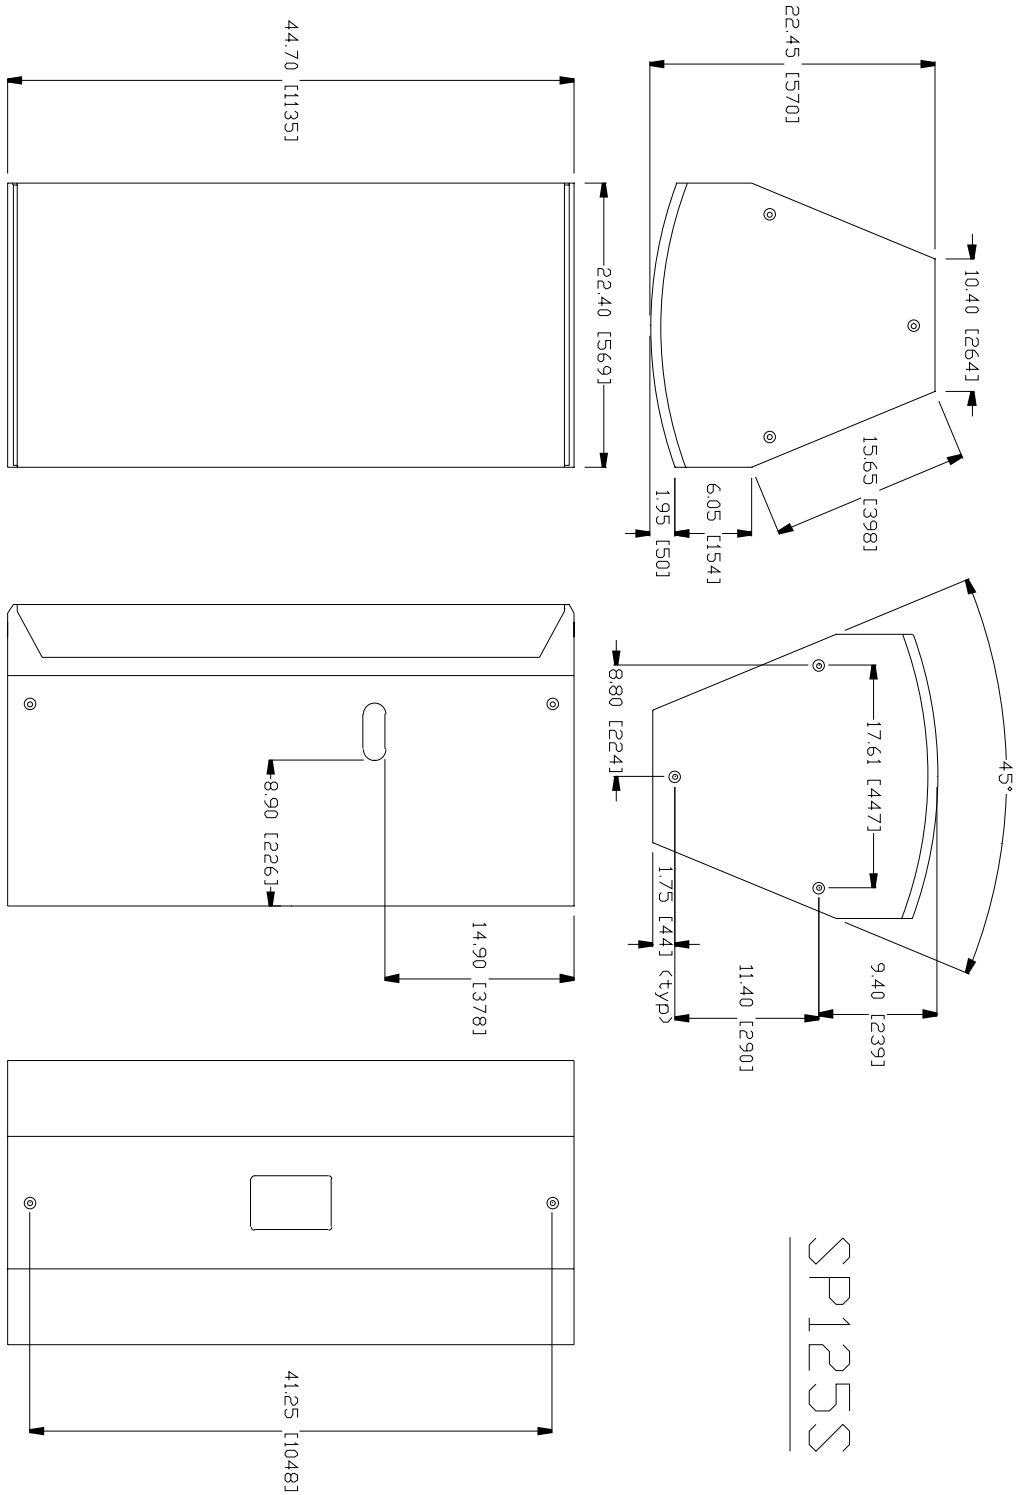

MS125S

MS125S

* *Important!* Dimensions are in inches [millimeters]. Please note that all measurements are OD (outside dimensions). Due to the nature of construction and the DuraFlex™ finish, all measurements may vary ± 0.039 in (± 1 mm).

SP222

* **Important!** Dimensions are in inches [millimeters]. Please note that all measurements are OD (outside dimensions). Due to the nature of construction and the DuraFlex™ finish, all measurements may vary ± 0.039 in (± 1 mm).

SP125S

SP125S

* *Important!* Dimensions are in inches [millimeters]. Please note that all measurements are OD (outside dimensions). Due to the nature of construction and the DuraFlex™ finish, all measurements may vary ± 0.039 in (± 1 mm).

SP128S

SP128S

* **Important!** Dimensions are in inches [millimeters]. Please note that all measurements are OD (outside dimensions). Due to the nature of construction and the DuraFlex™ finish, all measurements may vary ± 0.039 in (± 1 mm).