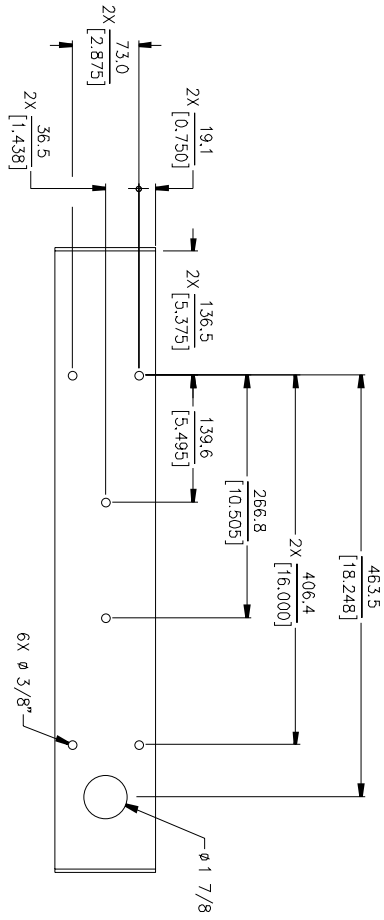

Part # WP INSTALL DRAW

MS26

MS26

* *Important!* Dimensions are in inches [millimeters]. Please note that all measurements are OD (outside dimensions). Due to the nature of construction and the DuraFlex™ finish, all measurements may vary ± 0.039 in (± 1 mm).

MS28 Yoke Bracket

MS28 Yoke Bracket

* Dimensions are in millimeters [inches].

MS105, MS115

* **Important!** Dimensions are in inches [millimeters]. Please note that all measurements are OD (outside dimensions). Due to the nature of construction and the DuraFlex™ finish, all measurements may vary ± 0.039 in (± 1 mm).

MS125S

MS125S

* *Important!* Dimensions are in inches [millimeters]. Please note that all measurements are OD (outside dimensions). Due to the nature of construction and the DuraFlex™ finish, all measurements may vary ± 0.039 in (± 1 mm).

SP222

* **Important!** Dimensions are in inches [millimeters]. Please note that all measurements are OD (outside dimensions). Due to the nature of construction and the DuraFlex™ finish, all measurements may vary ± 0.039 in (± 1 mm).