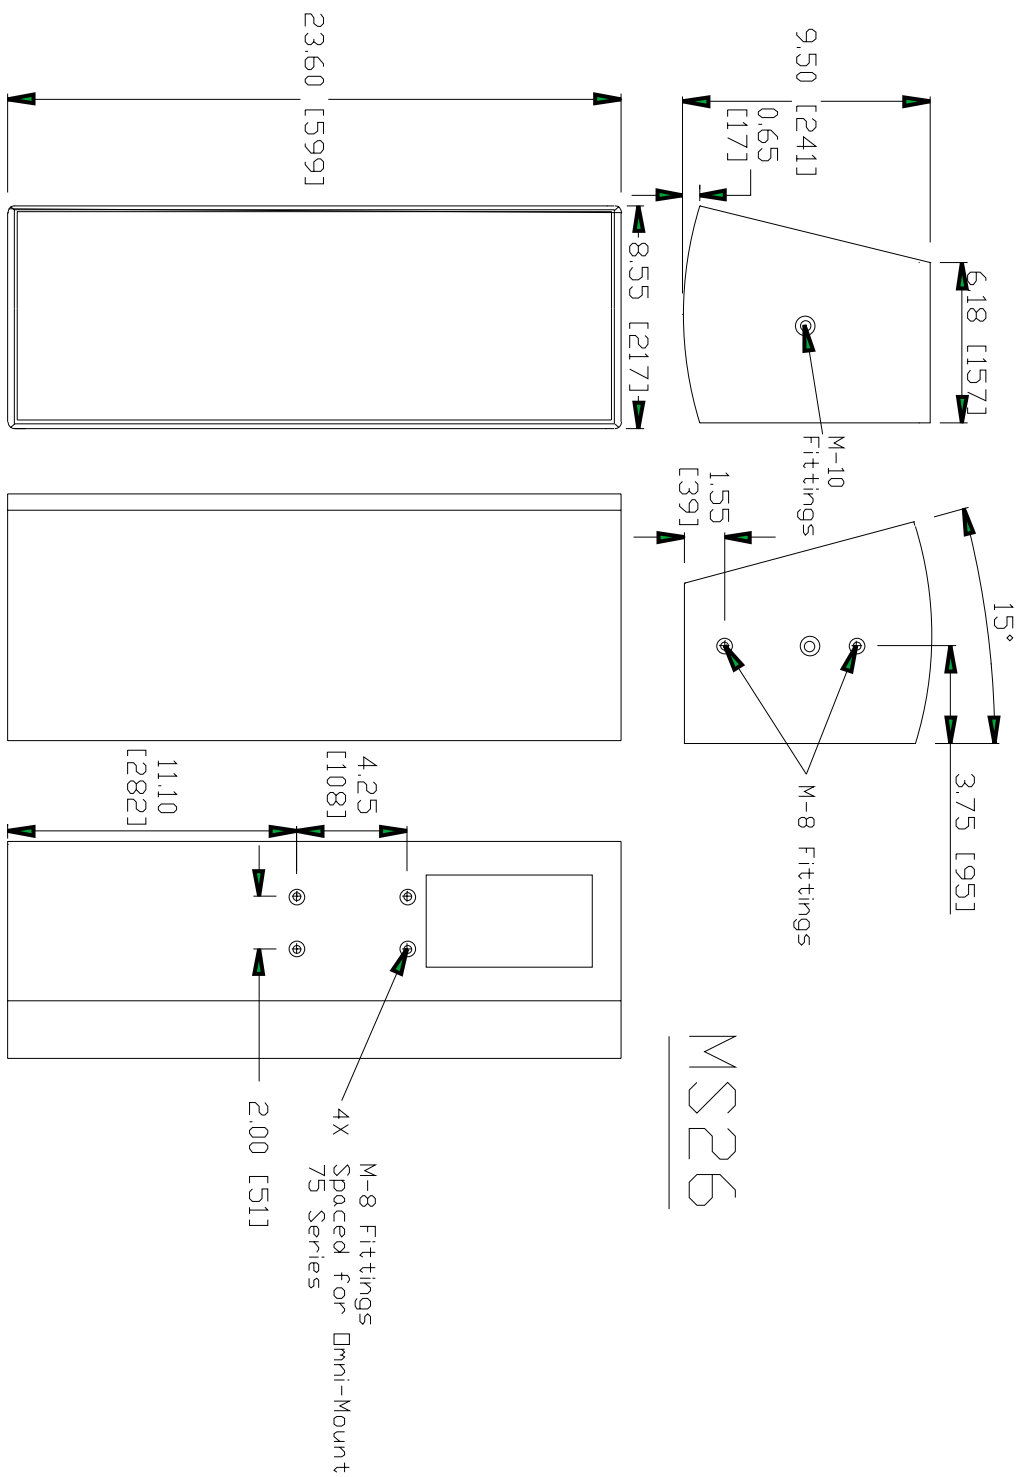

Dimensional Drawing Review

Marquis Series • Sound Power • Venue Series

The following review is designed to supplement the specification sheets, offering more detailed dimensions and corrections for some discrepancies on the originals. For the most accurate dimensions available, please use this document.

Part # WP INSTALL DRAW

MS26

MS26

* *Important!* Dimensions are in inches [millimeters]. Please note that all measurements are OD (outside dimensions). Due to the nature of construction and the DuraFlex™ finish, all measurements may vary ± 0.039 in (± 1 mm).

MS125S

MS125S

* *Important!* Dimensions are in inches [millimeters]. Please note that all measurements are OD (outside dimensions). Due to the nature of construction and the DuraFlex™ finish, all measurements may vary ± 0.039 in (± 1 mm).

SP222

* **Important!** Dimensions are in inches [millimeters]. Please note that all measurements are OD (outside dimensions). Due to the nature of construction and the DuraFlex™ finish, all measurements may vary ± 0.039 in (± 1 mm).