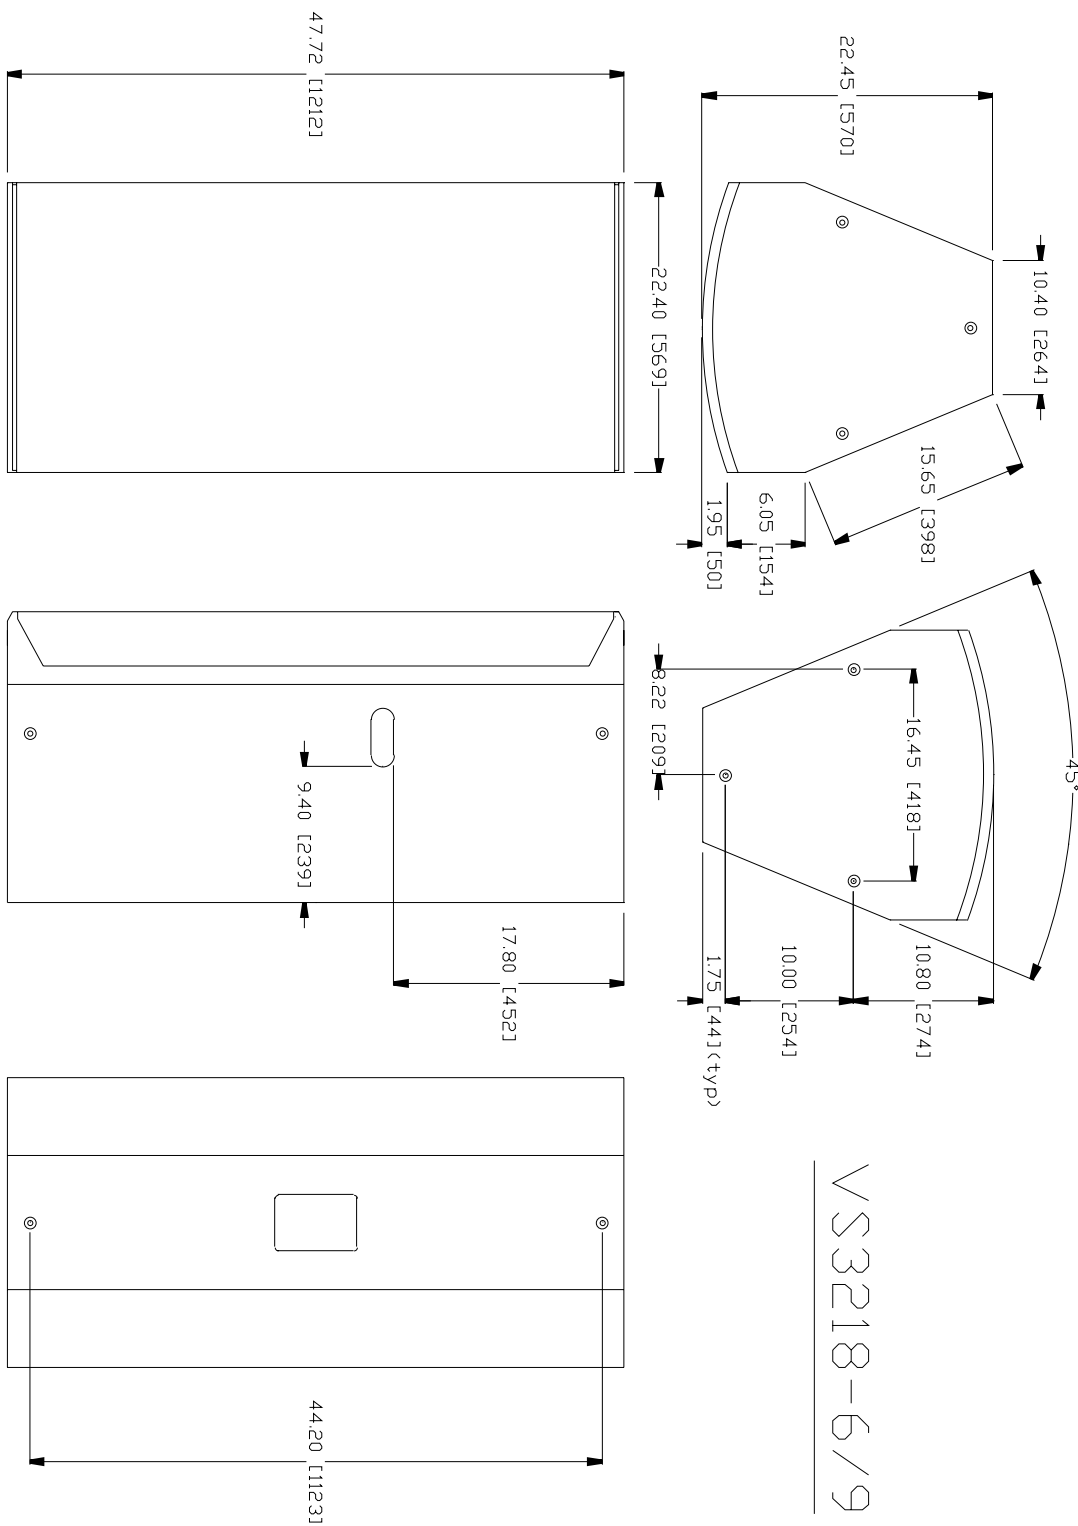

VS2210-6, VS2210-9

* *Important!* Dimensions are in inches [millimeters]. Please note that all measurements are OD (outside dimensions). Due to the nature of construction and the DuraFlex™ finish, all measurements may vary ± 0.039 in (± 1 mm).

VS3115

VS3115

* *Important!* Dimensions are in inches [millimeters]. Please note that all measurements are OD (outside dimensions). Due to the nature of construction and the DuraFlex™ finish, all measurements may vary ± 0.039 in (± 1 mm).

VS3215-6, VS3215-9

* **Important!** Dimensions are in inches [millimeters]. Please note that all measurements are OD (outside dimensions). Due to the nature of construction and the DuraFlex™ finish, all measurements may vary ± 0.039 in (± 1 mm).

VS3218-6, VS3218-9

* *Important!* Dimensions are in inches [millimeters]. Please note that all measurements are OD (outside dimensions). Due to the nature of construction and the DuraFlex™ finish, all measurements may vary ± 0.039 in (± 1 mm).