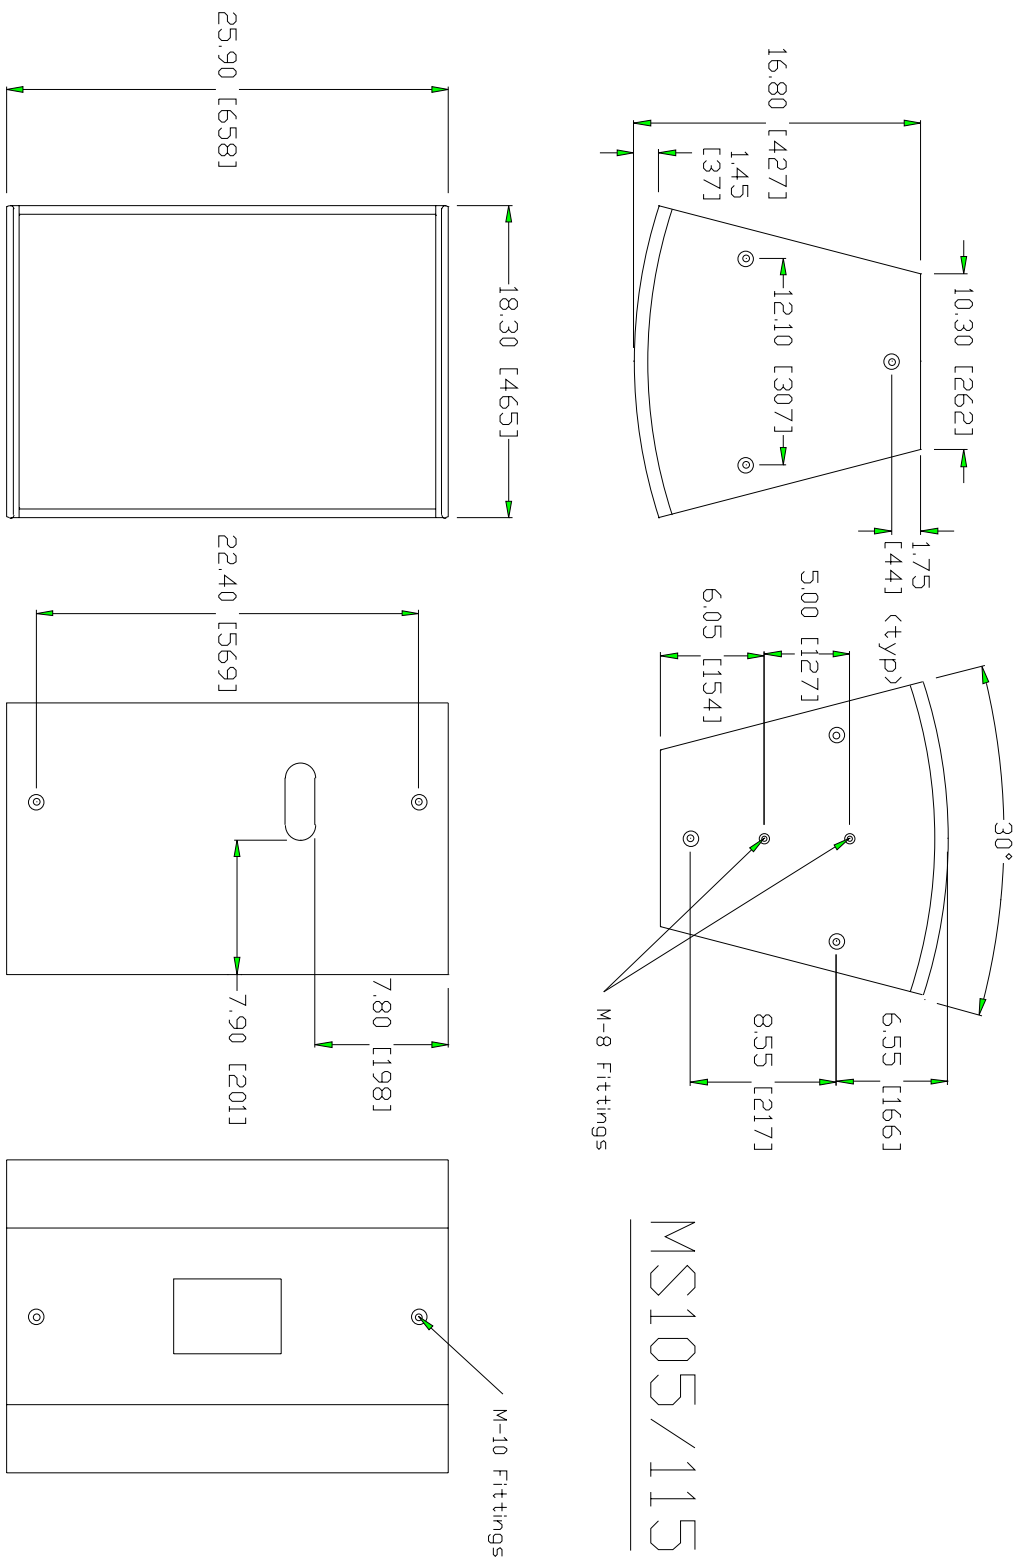

Part # WP INSTALL DRAW

MS26

MS26

* *Important!* Dimensions are in inches [millimeters]. Please note that all measurements are OD (outside dimensions). Due to the nature of construction and the DuraFlex™ finish, all measurements may vary ± 0.039 in (± 1 mm).

MS28 Yoke Bracket

MS28 Yoke Bracket

* Dimensions are in millimeters [inches].

MS105, MS115

* **Important!** Dimensions are in inches [millimeters]. Please note that all measurements are OD (outside dimensions). Due to the nature of construction and the DuraFlex™ finish, all measurements may vary ± 0.039 in (± 1 mm).

MS125S

MS125S

* *Important!* Dimensions are in inches [millimeters]. Please note that all measurements are OD (outside dimensions). Due to the nature of construction and the DuraFlex™ finish, all measurements may vary ± 0.039 in (± 1 mm).

SP222

* **Important!** Dimensions are in inches [millimeters]. Please note that all measurements are OD (outside dimensions). Due to the nature of construction and the DuraFlex™ finish, all measurements may vary ± 0.039 in (± 1 mm).