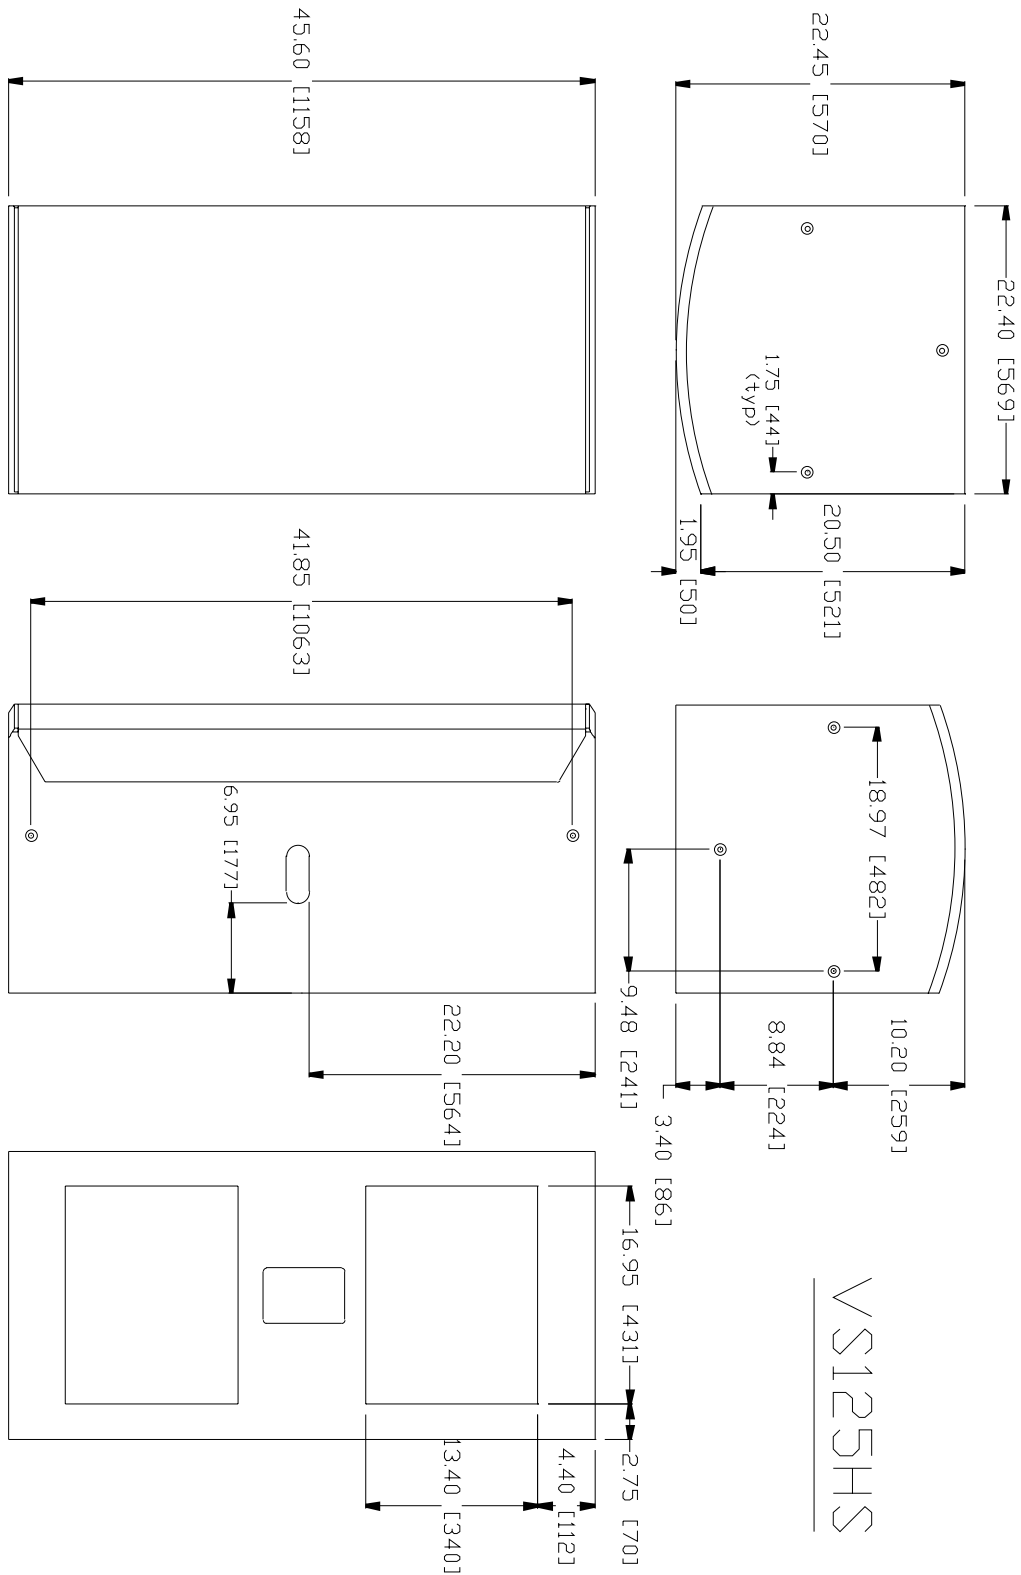

VS3115

VS3115

* *Important!* Dimensions are in inches [millimeters]. Please note that all measurements are OD (outside dimensions). Due to the nature of construction and the DuraFlex™ finish, all measurements may vary ± 0.039 in (± 1 mm).

VS3215-6, VS3215-9

* **Important!** Dimensions are in inches [millimeters]. Please note that all measurements are OD (outside dimensions). Due to the nature of construction and the DuraFlex™ finish, all measurements may vary ± 0.039 in (± 1 mm).

VS3218-6, VS3218-9

* *Important!* Dimensions are in inches [millimeters]. Please note that all measurements are OD (outside dimensions). Due to the nature of construction and the DuraFlex™ finish, all measurements may vary ± 0.039 in (± 1 mm).

VS125HS

VS125HS

* **Important!** Dimensions are in inches [millimeters]. Please note that all measurements are OD (outside dimensions). Due to the nature of construction and the DuraFlex™ finish, all measurements may vary ± 0.039 in (± 1 mm).