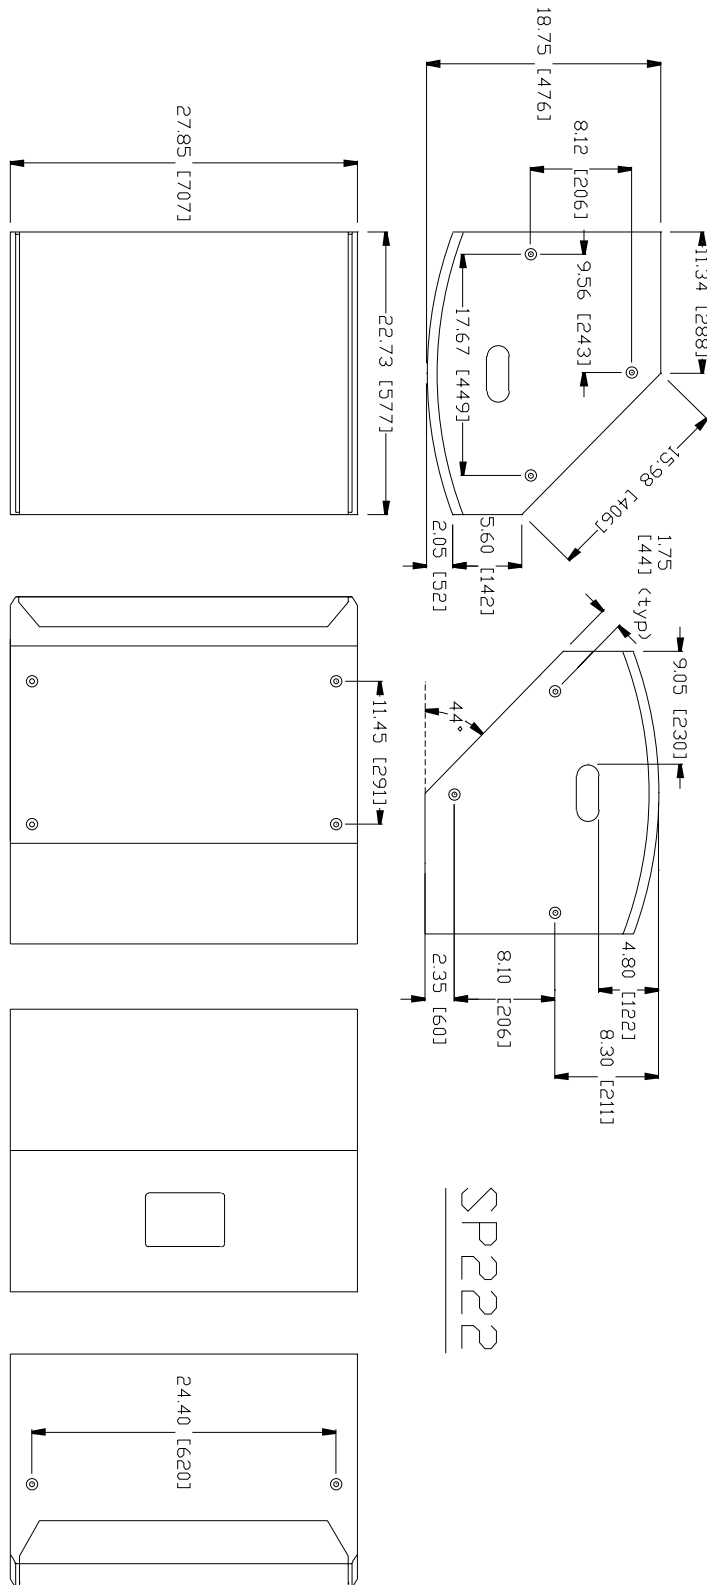

Part # WP INSTALL DRAW

MS26

MS26

* *Important!* Dimensions are in inches [millimeters]. Please note that all measurements are OD (outside dimensions). Due to the nature of construction and the DuraFlex™ finish, all measurements may vary ± 0.039 in (± 1 mm).

MS28 Yoke Bracket

MS28 Yoke Bracket

* Dimensions are in millimeters [inches].

MS105, MS115

* **Important!** Dimensions are in inches [millimeters]. Please note that all measurements are OD (outside dimensions). Due to the nature of construction and the DuraFlex™ finish, all measurements may vary ± 0.039 in (± 1 mm).

MS125S

MS125S

* *Important!* Dimensions are in inches [millimeters]. Please note that all measurements are OD (outside dimensions). Due to the nature of construction and the DuraFlex™ finish, all measurements may vary ± 0.039 in (± 1 mm).

SP222

* **Important!** Dimensions are in inches [millimeters]. Please note that all measurements are OD (outside dimensions). Due to the nature of construction and the DuraFlex™ finish, all measurements may vary ± 0.039 in (± 1 mm).