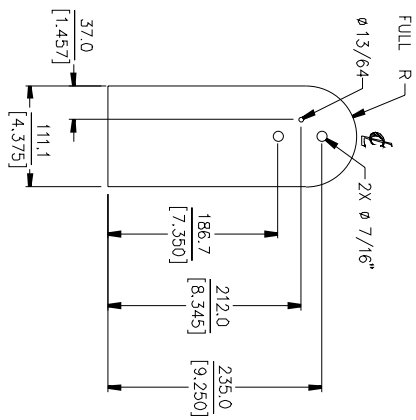

Part # WP INSTALL DRAW

MS26

MS26

* *Important!* Dimensions are in inches [millimeters]. Please note that all measurements are OD (outside dimensions). Due to the nature of construction and the DuraFlex™ finish, all measurements may vary ± 0.039 in (± 1 mm).

MS28 Yoke Bracket

MS28 Yoke Bracket

* Dimensions are in millimeters [inches].

MS105, MS115

* **Important!** Dimensions are in inches [millimeters]. Please note that all measurements are OD (outside dimensions). Due to the nature of construction and the DuraFlex™ finish, all measurements may vary ± 0.039 in (± 1 mm).

SP125S

SP125S

* *Important!* Dimensions are in inches [millimeters]. Please note that all measurements are OD (outside dimensions). Due to the nature of construction and the DuraFlex™ finish, all measurements may vary ± 0.039 in (± 1 mm).

VS3218-6, VS3218-9

* *Important!* Dimensions are in inches [millimeters]. Please note that all measurements are OD (outside dimensions). Due to the nature of construction and the DuraFlex™ finish, all measurements may vary ± 0.039 in (± 1 mm).