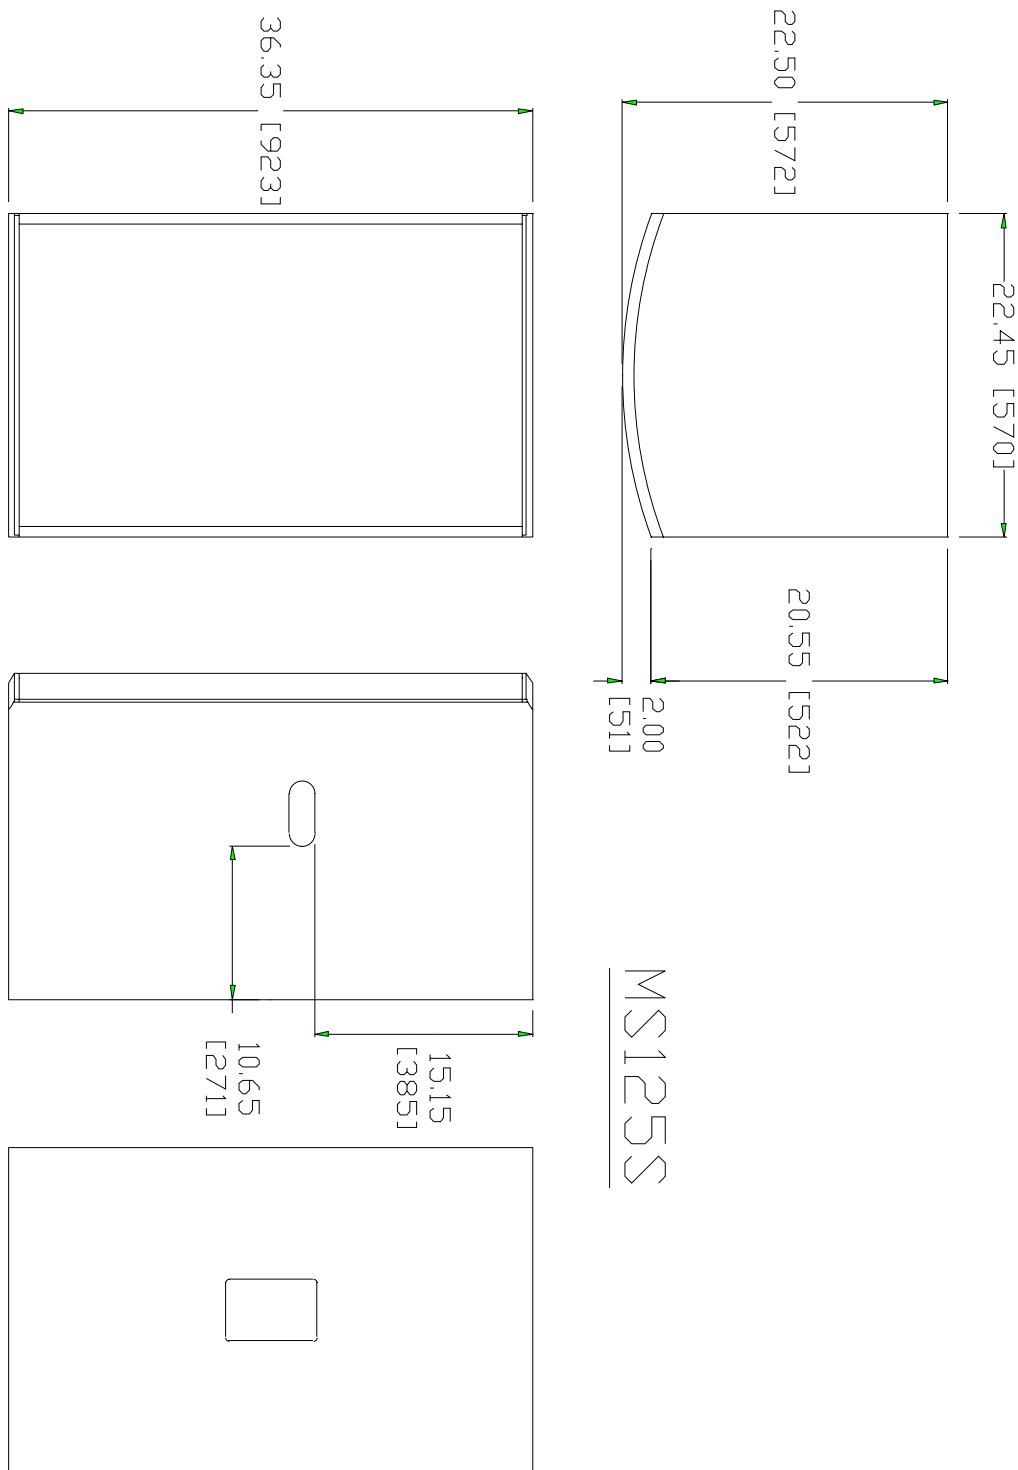

Part # WP INSTALL DRAW

MS26

MS26

* *Important!* Dimensions are in inches [millimeters]. Please note that all measurements are OD (outside dimensions). Due to the nature of construction and the DuraFlex™ finish, all measurements may vary ± 0.039 in (± 1 mm).

MS28 Yoke Bracket

MS28 Yoke Bracket

* Dimensions are in millimeters [inches].

MS105, MS115

* **Important!** Dimensions are in inches [millimeters]. Please note that all measurements are OD (outside dimensions). Due to the nature of construction and the DuraFlex™ finish, all measurements may vary ± 0.039 in (± 1 mm).

MS125S

MS125S

* *Important!* Dimensions are in inches [millimeters]. Please note that all measurements are OD (outside dimensions). Due to the nature of construction and the DuraFlex™ finish, all measurements may vary ± 0.039 in (± 1 mm).

SP222

* **Important!** Dimensions are in inches [millimeters]. Please note that all measurements are OD (outside dimensions). Due to the nature of construction and the DuraFlex™ finish, all measurements may vary ± 0.039 in (± 1 mm).