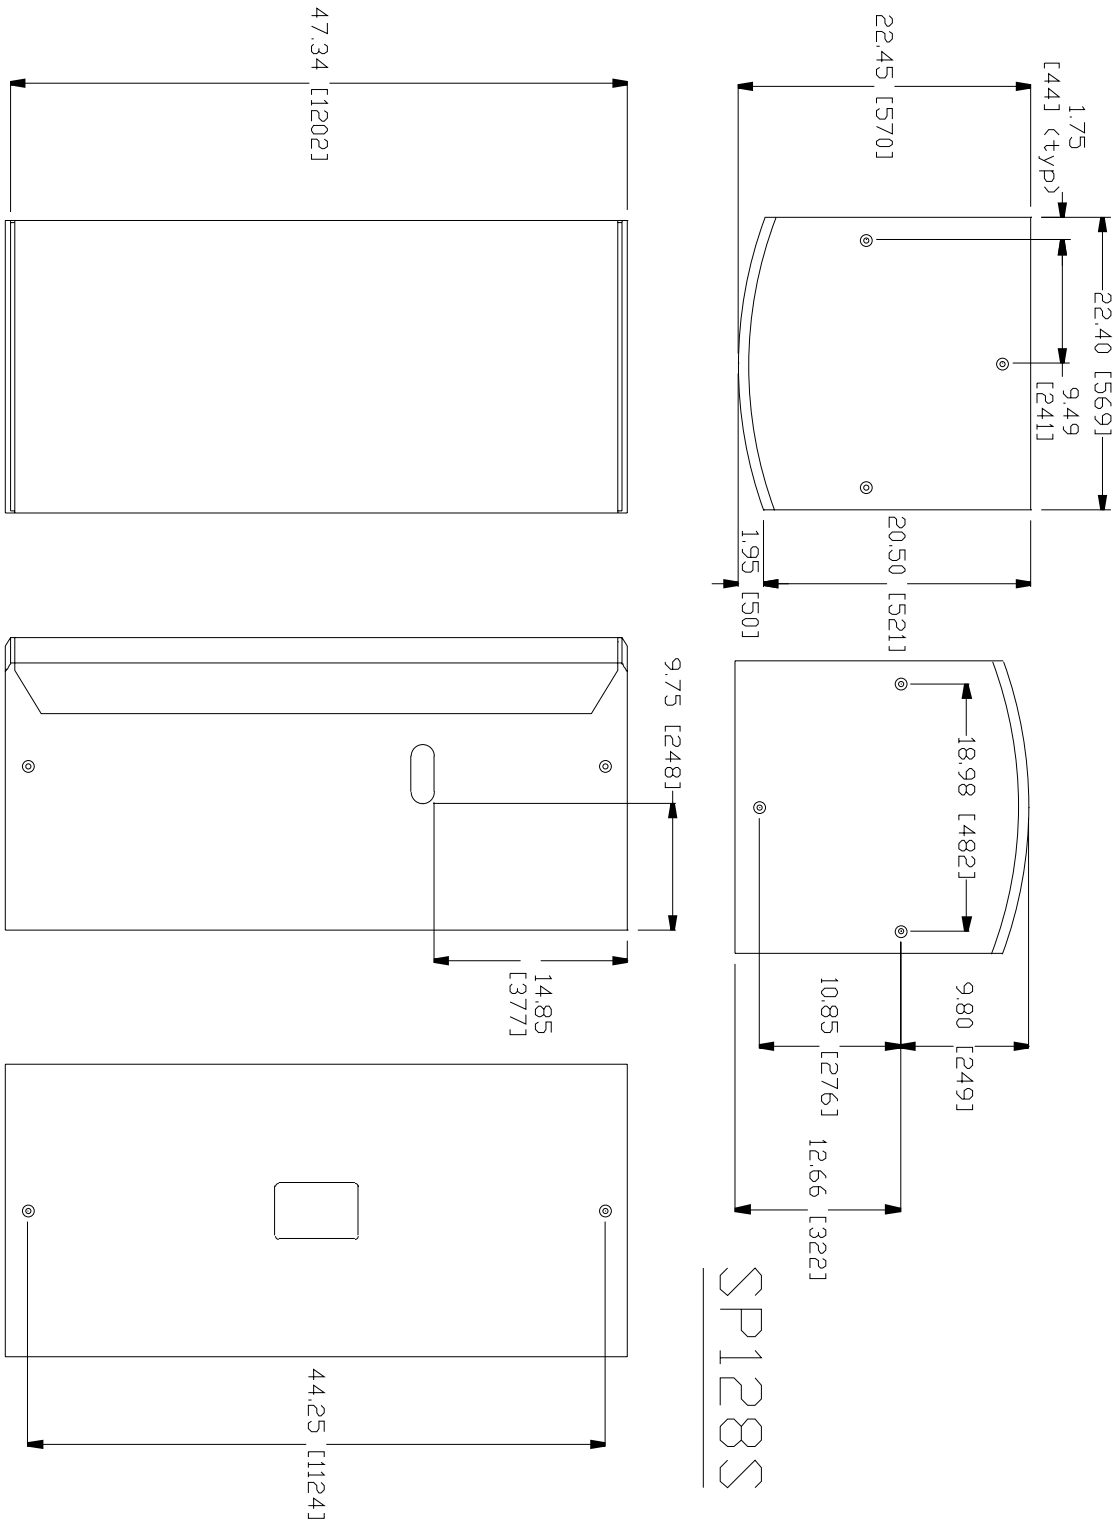

SP222

* **Important!** Dimensions are in inches [millimeters]. Please note that all measurements are OD (outside dimensions). Due to the nature of construction and the DuraFlex™ finish, all measurements may vary ± 0.039 in (± 1 mm).

SP225-6, SP225-9

* **Important!** Dimensions are in inches [millimeters]. Please note that all measurements are OD (outside dimensions). Due to the nature of construction and the DuraFlex™ finish, all measurements may vary ± 0.039 in (± 1 mm).

SP125S

SP125S

* *Important!* Dimensions are in inches [millimeters]. Please note that all measurements are OD (outside dimensions). Due to the nature of construction and the DuraFlex™ finish, all measurements may vary ± 0.039 in (± 1 mm).

SP128S

SP128S

* **Important!** Dimensions are in inches [millimeters]. Please note that all measurements are OD (outside dimensions). Due to the nature of construction and the DuraFlex™ finish, all measurements may vary ± 0.039 in (± 1 mm).