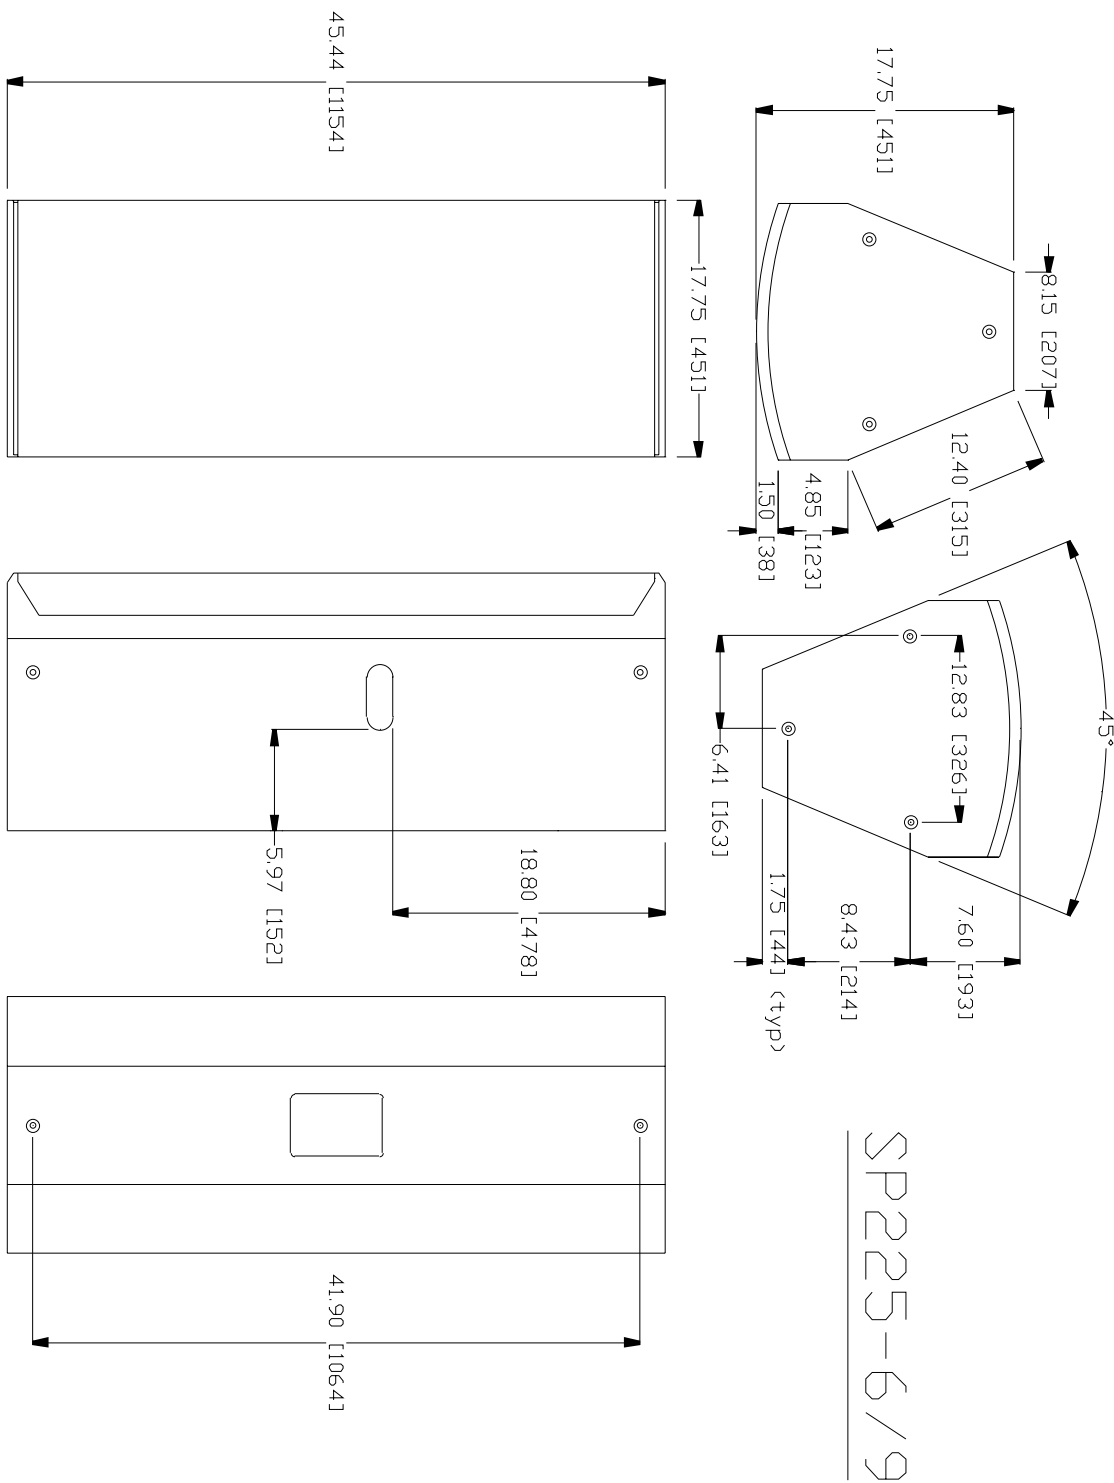

SP225-6, SP225-9

* **Important!** Dimensions are in inches [millimeters]. Please note that all measurements are OD (outside dimensions). Due to the nature of construction and the DuraFlex™ finish, all measurements may vary ± 0.039 in (± 1 mm).