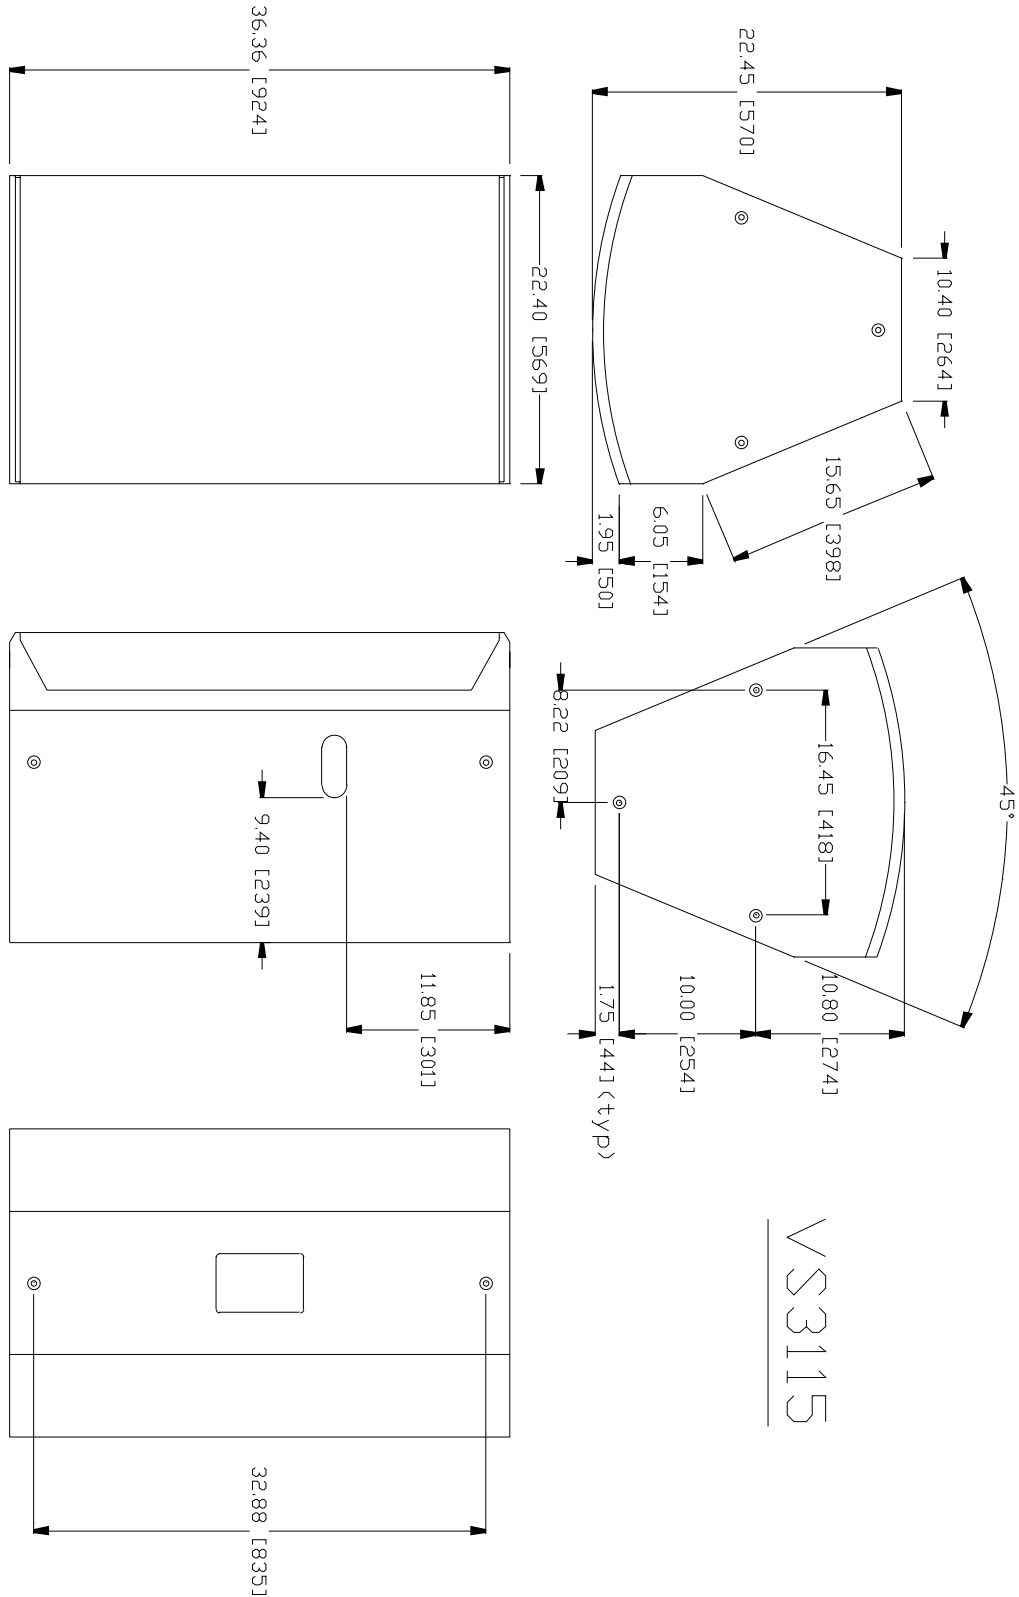

SP128S

SP128S

* **Important!** Dimensions are in inches [millimeters]. Please note that all measurements are OD (outside dimensions). Due to the nature of construction and the DuraFlex™ finish, all measurements may vary ± 0.039 in (± 1 mm).

VS2110

* *Important!* Dimensions are in inches [millimeters]. Please note that all measurements are OD (outside dimensions). Due to the nature of construction and the DuraFlex™ finish, all measurements may vary ± 0.039 in (± 1 mm).

VS2210-6, VS2210-9

* *Important!* Dimensions are in inches [millimeters]. Please note that all measurements are OD (outside dimensions). Due to the nature of construction and the DuraFlex™ finish, all measurements may vary ± 0.039 in (± 1 mm).

VS3115

VS3115

* *Important!* Dimensions are in inches [millimeters]. Please note that all measurements are OD (outside dimensions). Due to the nature of construction and the DuraFlex™ finish, all measurements may vary ± 0.039 in (± 1 mm).