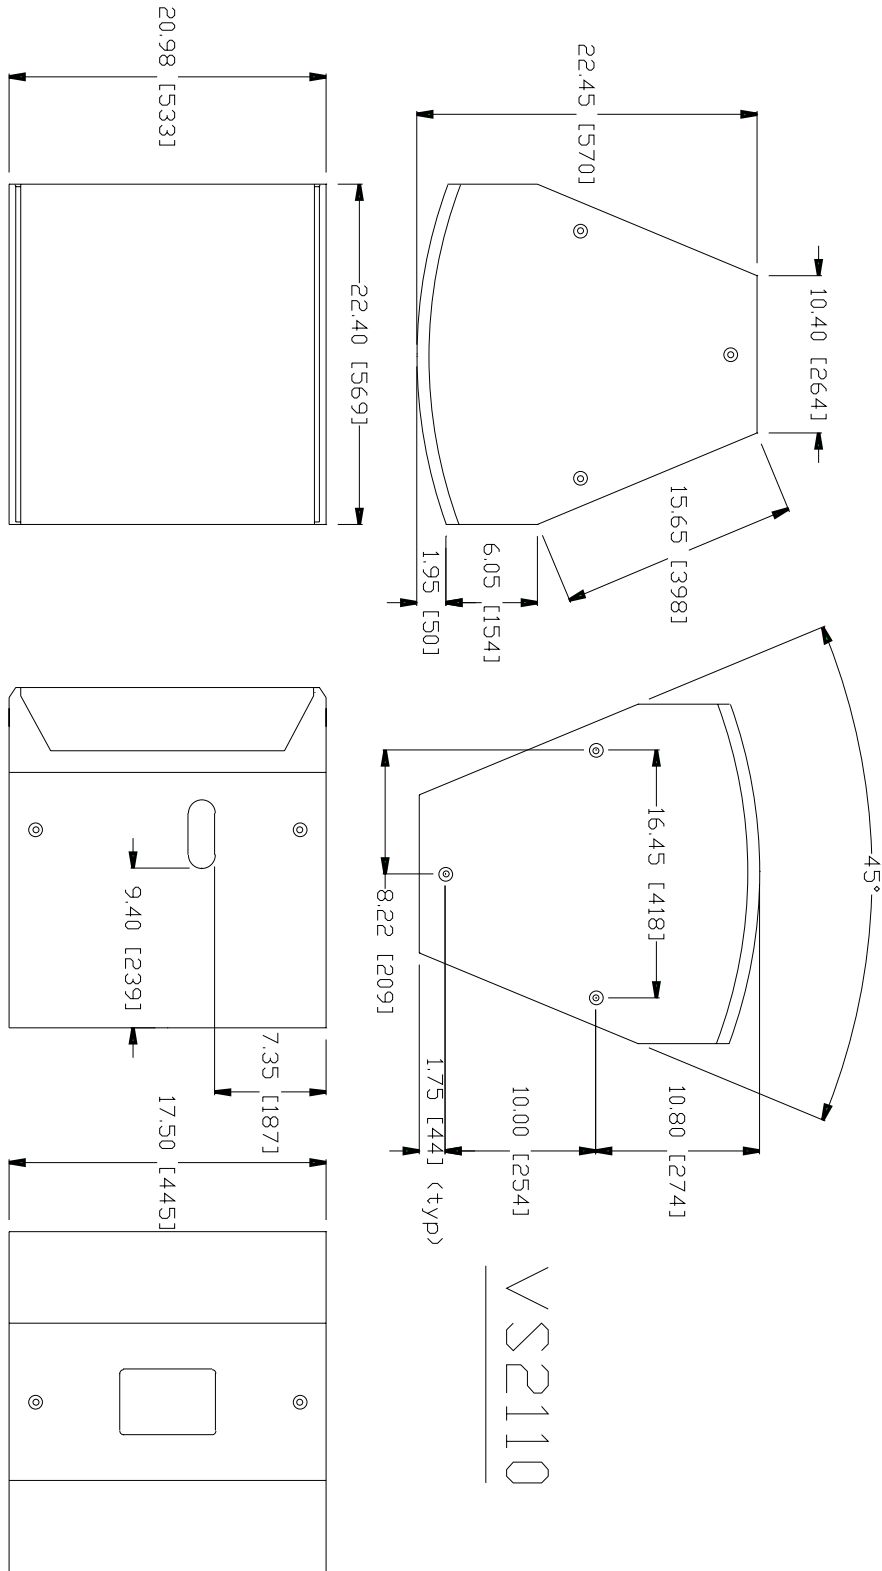

SP125S

SP125S

* *Important!* Dimensions are in inches [millimeters]. Please note that all measurements are OD (outside dimensions). Due to the nature of construction and the DuraFlex™ finish, all measurements may vary ± 0.039 in (± 1 mm).

SP128S

SP128S

* **Important!** Dimensions are in inches [millimeters]. Please note that all measurements are OD (outside dimensions). Due to the nature of construction and the DuraFlex™ finish, all measurements may vary ± 0.039 in (± 1 mm).

VS2110

* *Important!* Dimensions are in inches [millimeters]. Please note that all measurements are OD (outside dimensions). Due to the nature of construction and the DuraFlex™ finish, all measurements may vary ± 0.039 in (± 1 mm).

VS2210-6, VS2210-9

* *Important!* Dimensions are in inches [millimeters]. Please note that all measurements are OD (outside dimensions). Due to the nature of construction and the DuraFlex™ finish, all measurements may vary ± 0.039 in (± 1 mm).