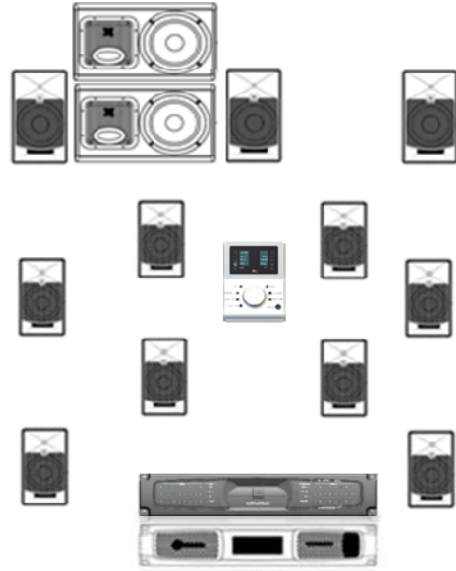

Immersive Audio Systems

Complete Immersive Audio System including Monitor Management and Tuning System

7.1.4 / 8-Inch LCR, 5-Inch Surrounds

Component	Qty	List
LSR708P	3	$ 7,497.00
LSR705i	8	$ 5,496.00
DCi 8|300N	1	$ 5,500.00
LSR6312SP	2	$ 4,160.00
intonato 24	1	$ 3,698.00
intonato DC-M	1	$ 999.00
System Price Total		$ 27,350.00

*Required/Not Included: Speaker Wire, Audio Cable. Available from 3rd party suppliers

Complete Immersive Audio System including Monitor Management and Tuning System

9.1.4 / 8-Inch LCR, 5-Inch Surrounds

Component	Qty	List
LSR708i	3	$ 4,500.00
LSR705i	10	$ 6,870.00
DCi 8|300N	2	$ 11,000.00
S2S-EX	2	$ 8,320.00
DCi 2|1250N	1	$ 3,698.00
Intonato 24	1	$ 3,750.00
Intonato DC	1	$ 999.00
System Price Total		$ 39,137.00