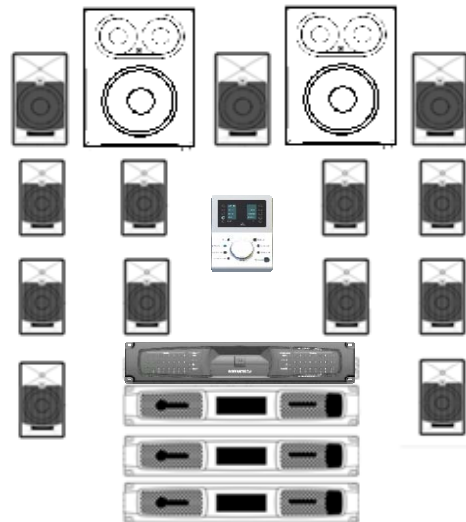

**Required/Not Included: Network Switch, Network Cable, Speaker Wire, Audio Cable. Available from 3rd party suppliers.

Immersive Audio Systems

Complete Immersive Audio System including Monitor Management and Tuning System

7.1.4 / 8-Inch LCR, 5-Inch Surrounds

Component	Qty	List
LSR708P	3	\$ 7,497.00
LSR705i	8	\$ 5,496.00
DCi 8 300N	1	\$ 5,500.00
LSR6312SP	2	\$ 4,160.00
intonato 24	1	\$ 3,698.00
intonato DC-M	1	\$ 999.00
System Price Total		\$ 27,350.00

*Required/Not Included: Speaker Wire, Audio Cable. Available from 3rd party suppliers

Complete Immersive Audio System including Monitor Management and Tuning System

9.1.4 / 8-Inch LCR, 5-Inch Surrounds

Component	Qty	List
LSR708i	3	\$ 4,500.00
LSR705i	10	\$ 6,870.00
DCi 8 300N	2	\$ 11,000.00
S2S-EX	2	\$ 8,320.00
DCi 2 1250N	1	\$ 3,698.00
Intonato 24	1	\$ 3,750.00
Intonato DC	1	\$ 999.00
System Price Total		\$ 39,137.00