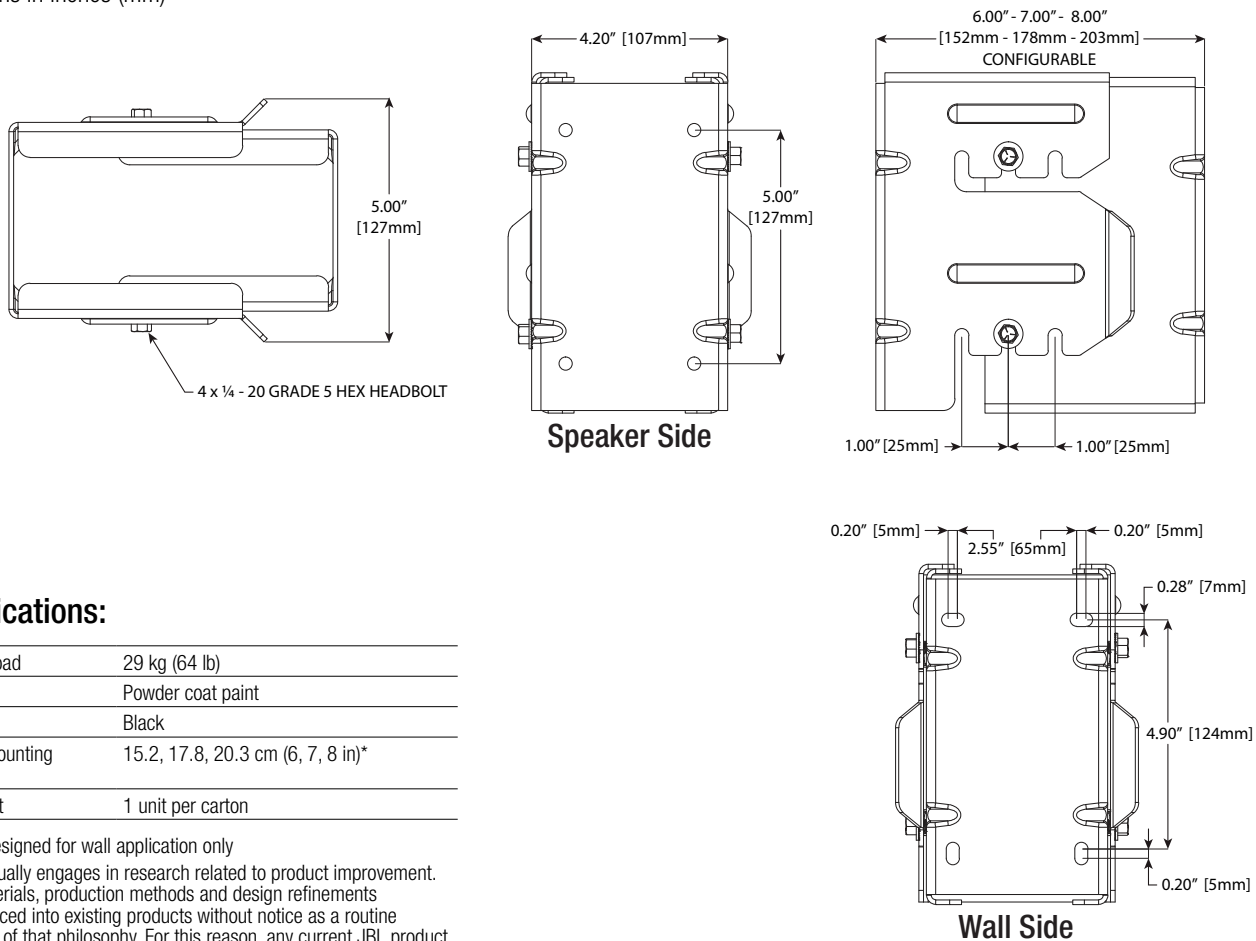

### Key Features:

- Designed for JBL 9300 Series surrounds
- Cost-effective wall-mount bracket
- Flexible mounting options

### Description:

The 2520 Quick Mount Surround Bracket was designed for quick and easy wall mounting of 9300 Series Surrounds. Specific models include: 9300, 9310, 9320 and 9350. The 2520 is not recommended for ceiling mount applications.

### Dimensions:

Dimensions in inches (mm)